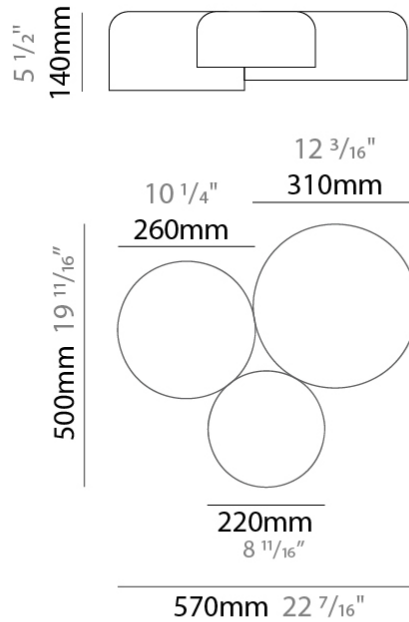

PROJECT	_____
TYPE	_____
SPECIFIER	_____
QUANTITY	_____
DATE	_____

POT SURFACE

D112004-

base number   Finish
Options

1. To build a product code in our configurator select the specify button on the base model # product page
2. To build a manual product code on this datasheet choose from the options listed below in blue font and add the suffix to the base model #

GENERAL

Series: Pot _____
Partner: Ole _____
Division: Design _____
Installation: Surface _____
Product Type: Ceiling Surface _____
Mounting Location: Ceiling _____
Light Distribution: Direct _____

PHYSICAL

Shape: Dome _____
Length (mm): 570 _____
Length (in): 22 ⁷/₁₆ _____
Width (mm): 500 _____
Width (in): 19 ¹¹/₁₆ _____
Height (mm): 140 _____
Height (in): 5 ¹/₂ _____
Weight (kg): 3.7 _____
Weight (lbs): 8.1 _____
Diffuser: Acrylic - Satin _____
[Fixture Finish: WHI / BLK / WSA / WSV](#) _____
Fixture Material: Metal _____

ELECTRICAL

Number of Lamps: 5 _____
Lamp Type: LED Retrofit _____
Lamp Shape: A19 _____
Bulb Included: Bulb Not Included _____
Max. Wattage Per Lamp (W): 5 _____
Lamp Base: E26 _____
Input Voltage (V): 120 _____
Upon Request: 277Vac / GU24 _____

LED

OPTICAL

RATINGS AND CERTIFICATIONS

Certified By: Certified for North American Standards _____
IP rating: IP20 _____